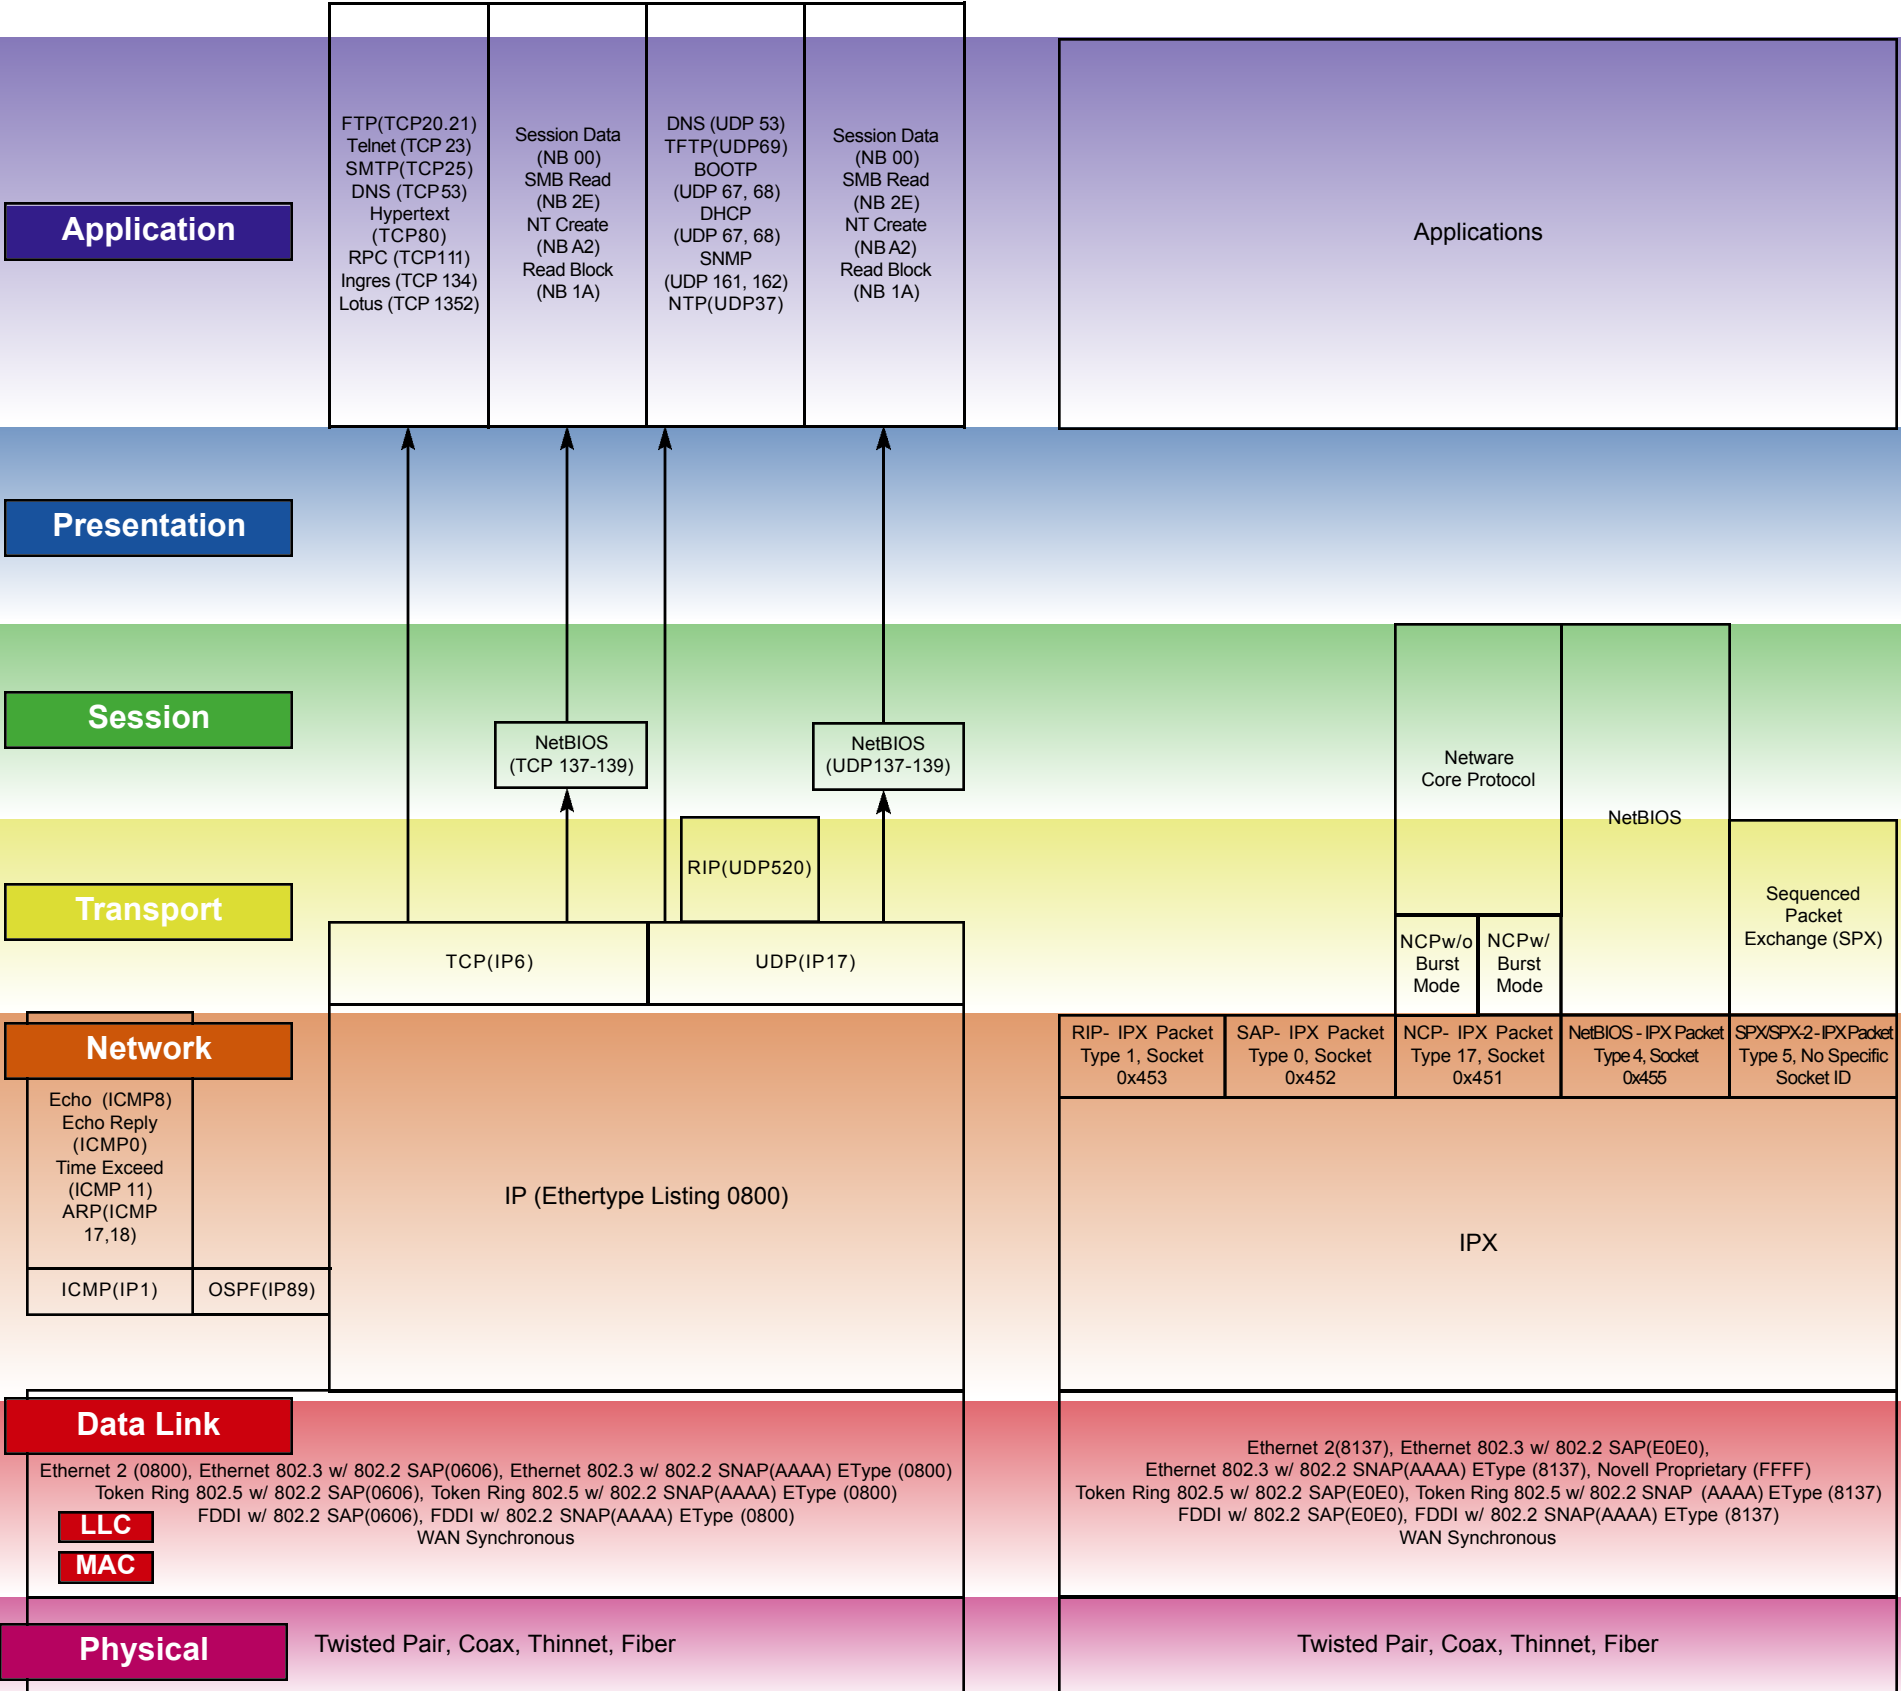

# IP PACKET STRUCTURE

# IPX PACKET STRUCTURE

## Description

## OSI Model

7. Application Layer	application services			Application Layer allows applications to use the network. Handles network access, flow control and error recovery.
6. Presentation Layer	data translation			Presentation Layer translates data into a form usable by the application layer. The redirector operates here. Responsible for protocol conversion, translating and encrypting data, and managing data compression.
5. Session Layer	dialog control			Session Layer allows applications on connecting systems to establish a session. Provides synchronization between communicating computers.
4. Transport Layer	end to end connection	segment		Transport Layer is responsible for packet handling. Ensures error-free delivery. Repackages messages, divides messages into smaller packets, and handles error handling.
3. Network Layer	routing	packet	router	Network Layer translates system names into addresses. Responsible for addressing, determining routes for sending, managing network traffic problems, packet switching, routing, data congestion, and reassembling data.
2. Data Link Layer	framing	frame	bridge or switch	Data Link Layer sends data from network layer to physical layer. Manages physical layer communications between connecting systems. LLC - (802.2) Manages link control and defines SAP's (Service Access Points). MAC - (802.3, 802.4, 802.5, 802.12) Communicates with adapter card.
1. Physical Layer	physical topology	bits	repeater or hub	Physical Layer transmits data over a physical medium. Defines cables, cards, and physical aspects.